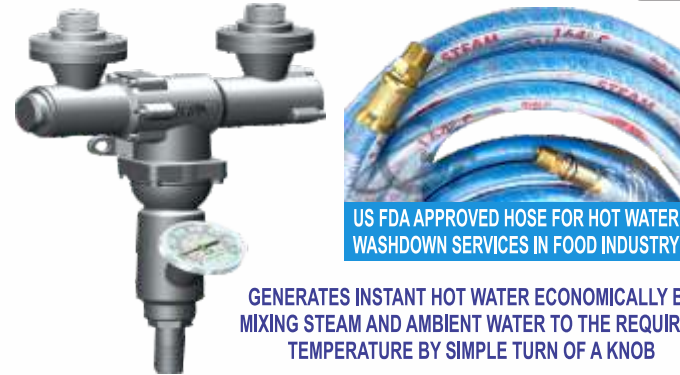

C.I.P. Equipments for Pharma & Chemical, Dairy & Milk Plants, Food & Beverages
Beer & Breweries, Wine & Alcohol and For Food Processing Plants

VEC™ AUTO REWIND HOSE REEL

S.S. / M.S. HOSE REEL WITH FOOD GRADE HOSE AND CLEANING GUN HAVING LOCKING SYSTEM AFTER EVERY METER AND REWIND ABLE SYSTEM TO REWIND HOSE AUTOMATICALLY AFTER USE

VEC™ INSTANT HOT WATER GENERATOR WITH STEAM HOSE

US FDA APPROVED HOSE FOR HOT WATER WASHDOWN SERVICES IN FOOD INDUSTRY

GENERATES INSTANT HOT WATER ECONOMICALLY BY MIXING STEAM AND AMBIENT WATER TO THE REQUIRED TEMPERATURE BY SIMPLE TURN OF A KNOB