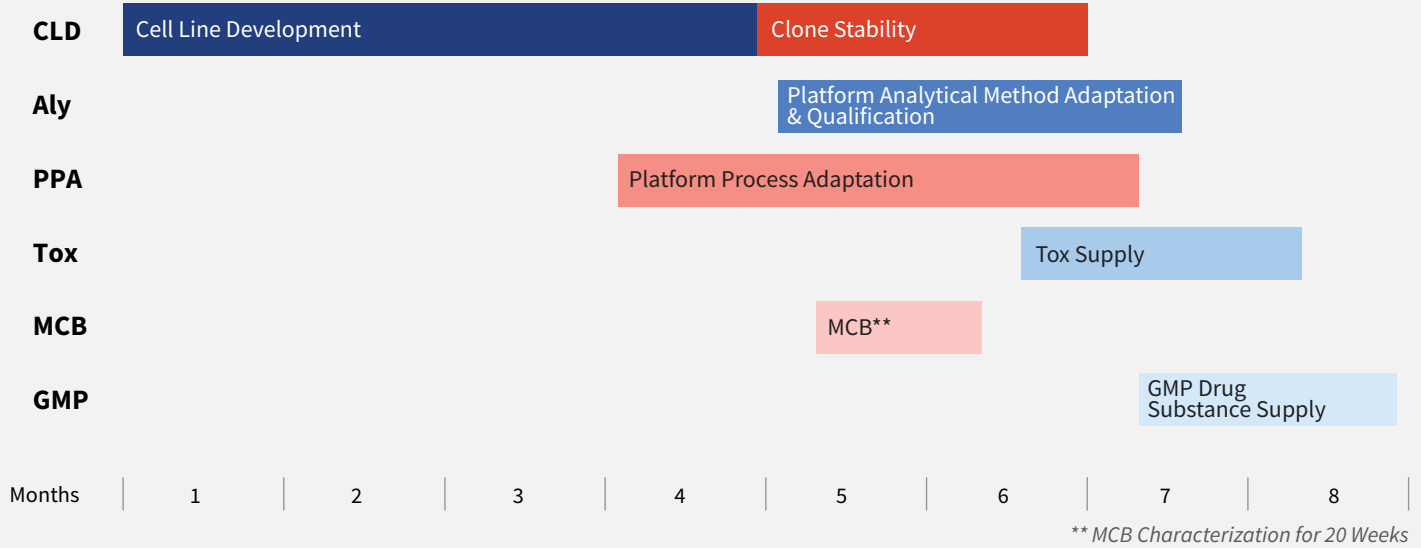

Gene to GMP Fully integrated or customized options

Full Suite or à la carte

GENE TO GMP IN 8 MONTHS

Aragen's Differentiators