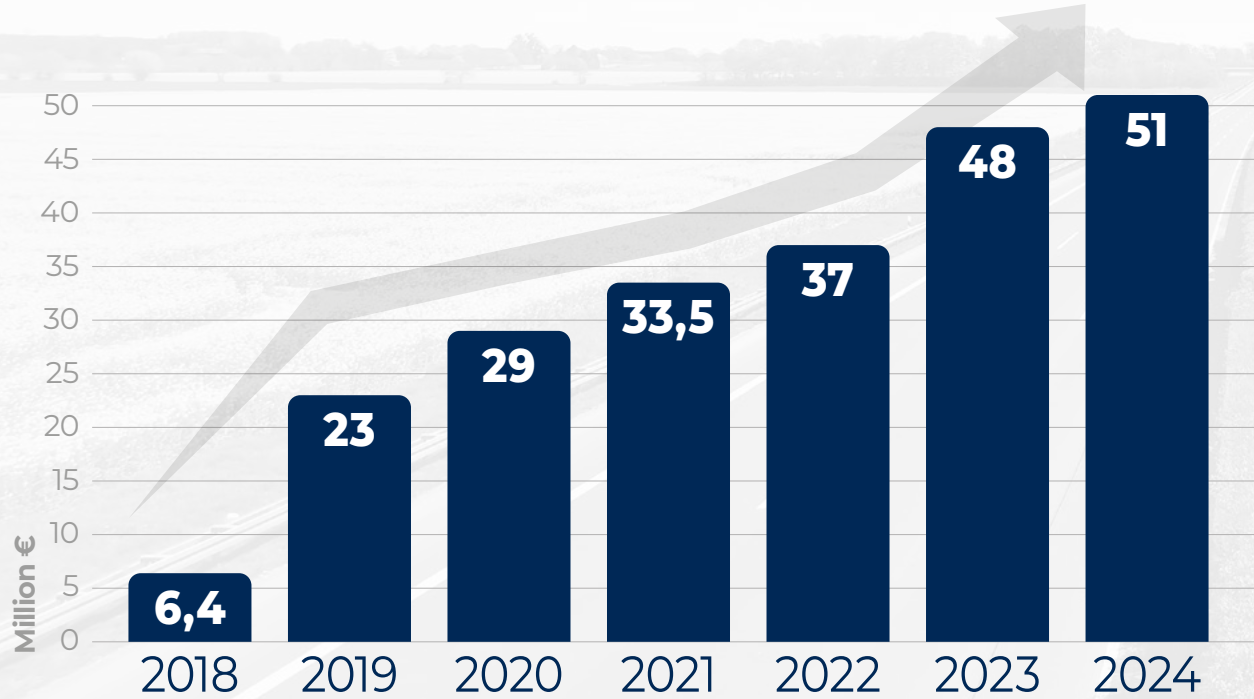

Rome, ITALY

ON-TIME DELIVERIES
OPTIMIZE YOUR INVENTORY

98% OF SHELF LIFE
GUARANTEED LONGEVITY

ASSETS

+
 +
 >70
Trademark Patent Copyright

Awards

Best design, innovative product 2023, etc.

FACTORIES