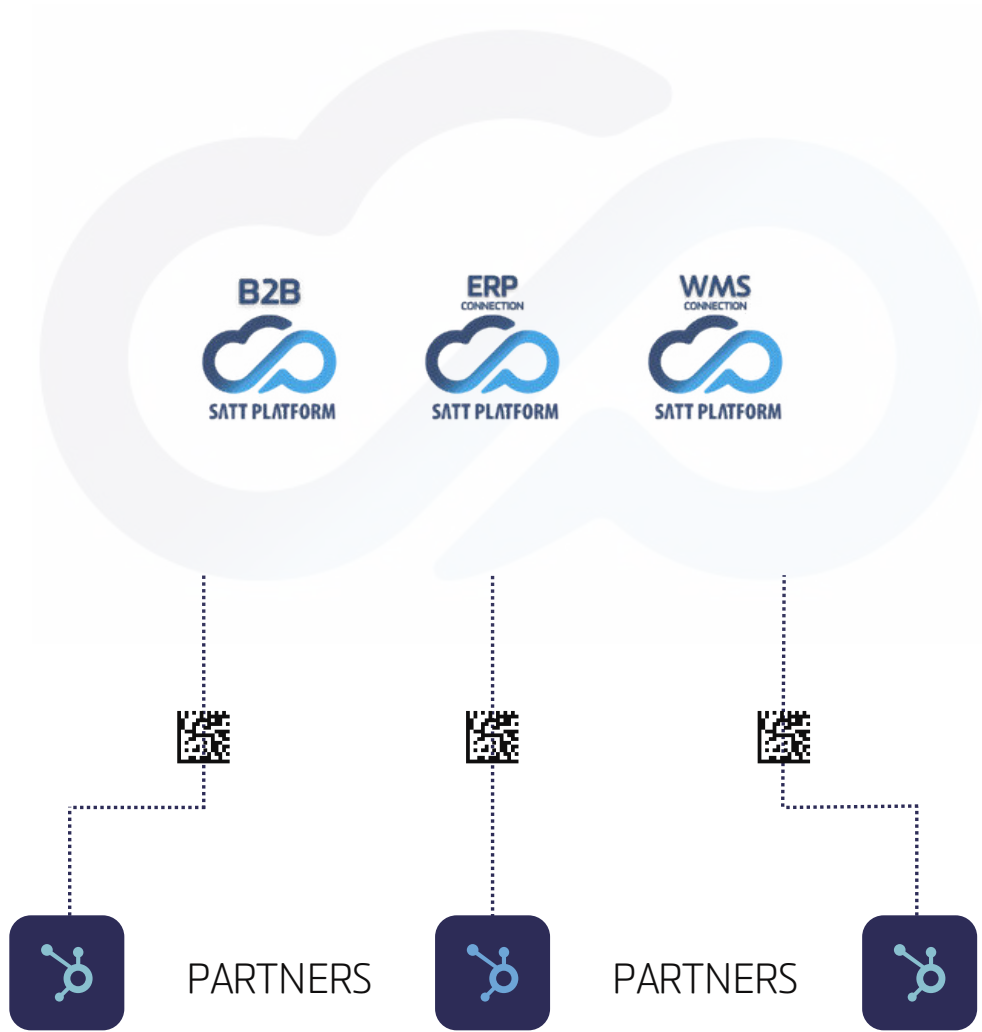

The background features a large, dark blue circular graphic with a grid-like pattern of white dots and lines, resembling a network or data visualization. To the right, there is a network diagram with blue nodes and connecting lines.

## SATT PLATFORM® B2B Gateway

SATT PLATFORM® B2B Gateway establishes a secure connection between the Customer and their Partners, ensuring seamless data exchange of batch information reports. If Partners are using existing systems like SAP, TraceLink, etc., the service offers additional functionalities, including automated requests and responses for serialization and aggregation numbers.

## SATT PLATFORM® Connection with existing ERP

The automatic connection between the SATT PLATFORM® Solution and the ERP system ensures secure communication and real-time exchange of batch data, encompassing serialization and aggregation details. This connection enhances data accuracy and streamlines information flow, contributing to a more efficient and transparent production process.

## SATT PLATFORM® Connection with existing WMS

The automatic connection between the SATT PLATFORM® Solution and the existing Warehouse Management System (WMS) establishes a secure real-time communication link, enabling seamless exchange of serialization and aggregation numbers and comprehensive reports. This connection ensures improved visibility and traceability of the supply chain while minimizing manual errors.